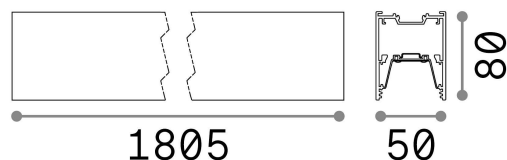

General info

Technical - Systems

Ean	8021696192604
Item	FLUO WIDE 1800 4000K WH
Installation	Systems
Guarantee	5 years
Gross weight	6.64 kg
Volume	0.025675 m ³

Technical info

Net weight	4.42 kg
Insulation class	I
Protection index	IP20
Compliance	CE
Operating temperature	0° ~ +40 °C
Full load efficiency	X
Dimmer	NO, On-Off
Power output	220-240 V AC 50/60 Hz
Power supply	In-built, included Replaceable (by qualified operators only), electronic, tridonic
Accessories not included	Mounting kit (suspension, recessed, surface), Dimmable driver, Luminous corner, Structure connector

Source info

Integrated source	Integrated LED module
Replaceable source	Replaceable (by qualified operators only)
Power	36 W
Emission	Direct
Max consumption	max 36,00 W
Features LED	LED SMD SAMSUNG
CCT LED	4000 K
Duration LED (t. 25°C)	50000 h
CRI	> 80
SDCM	3
Light beam	105°
Light beam flux	5300 lm
Useful light flux	4000 lm